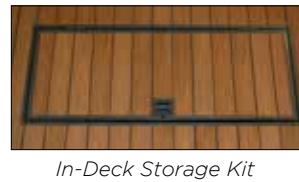

OUTDOOR LIVING PRODUCTS	Dimensions	Color Options
In-Deck Storage Hardware Kit	6' x 30" x 22"	Titanium & Bronze
Bench Hardware Kit	6' x 21" x 7"	Titanium & Bronze
Planter Hardware Kit	31" x 31" x 28"	Titanium & Bronze