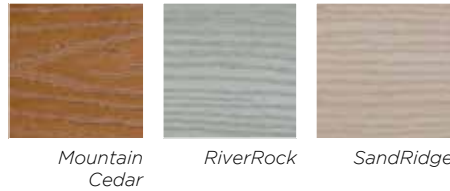

Shown: AZEK Pavers Redwood, Boardwalk and Olive

Depending on environmental conditions, all AZEK Paver colors may appear to change over time as part of the natural weathering process.

PAVERS

Combining recycled materials with cutting edge technology, AZEK Pavers are raising the bar on what's under your feet - and that's a good thing! Perfectly described as beautiful elegance with a green thumb, AZEK Pavers clearly outperform traditional pavers.

Made in the USA

AZEK Pavers

Redwood
Shown in
Permeable Pavers

Boardwalk
Shown in
Standard Pavers

Olive
Shown in
Standard Pavers

Village
Shown in
Resurfacing Pavers

Waterwheel
Shown in
Resurfacing Pavers

Versatility and customization are the number one and number two philosophies of AZEK Pavers. With five stone-like color options, you can mix-and-match your paver surface to create a truly unique design. Customize your project to match your personal style with one of many possible patterns, e.g., Running Bond, Herringbone, or Basketweave.

Arbor Collection®

Harvest Collection®

XML® Tropical Collection

XML® Natural Collection

Terra Collection

DECK PRODUCTS	Square Shouldered Lengths			Grooved Lengths		
	12'	16'	20'	12'	16'	20'
All Deck Boards 1" x 5 1/2"						
Arbor, Harvest, & Terra Collections	•	•	•			
XML Natural & Tropical Collections			•	•	•	•
Fascia 1/2" x 11 3/4"	•					
Riser 1/2" x 7.25"	•					