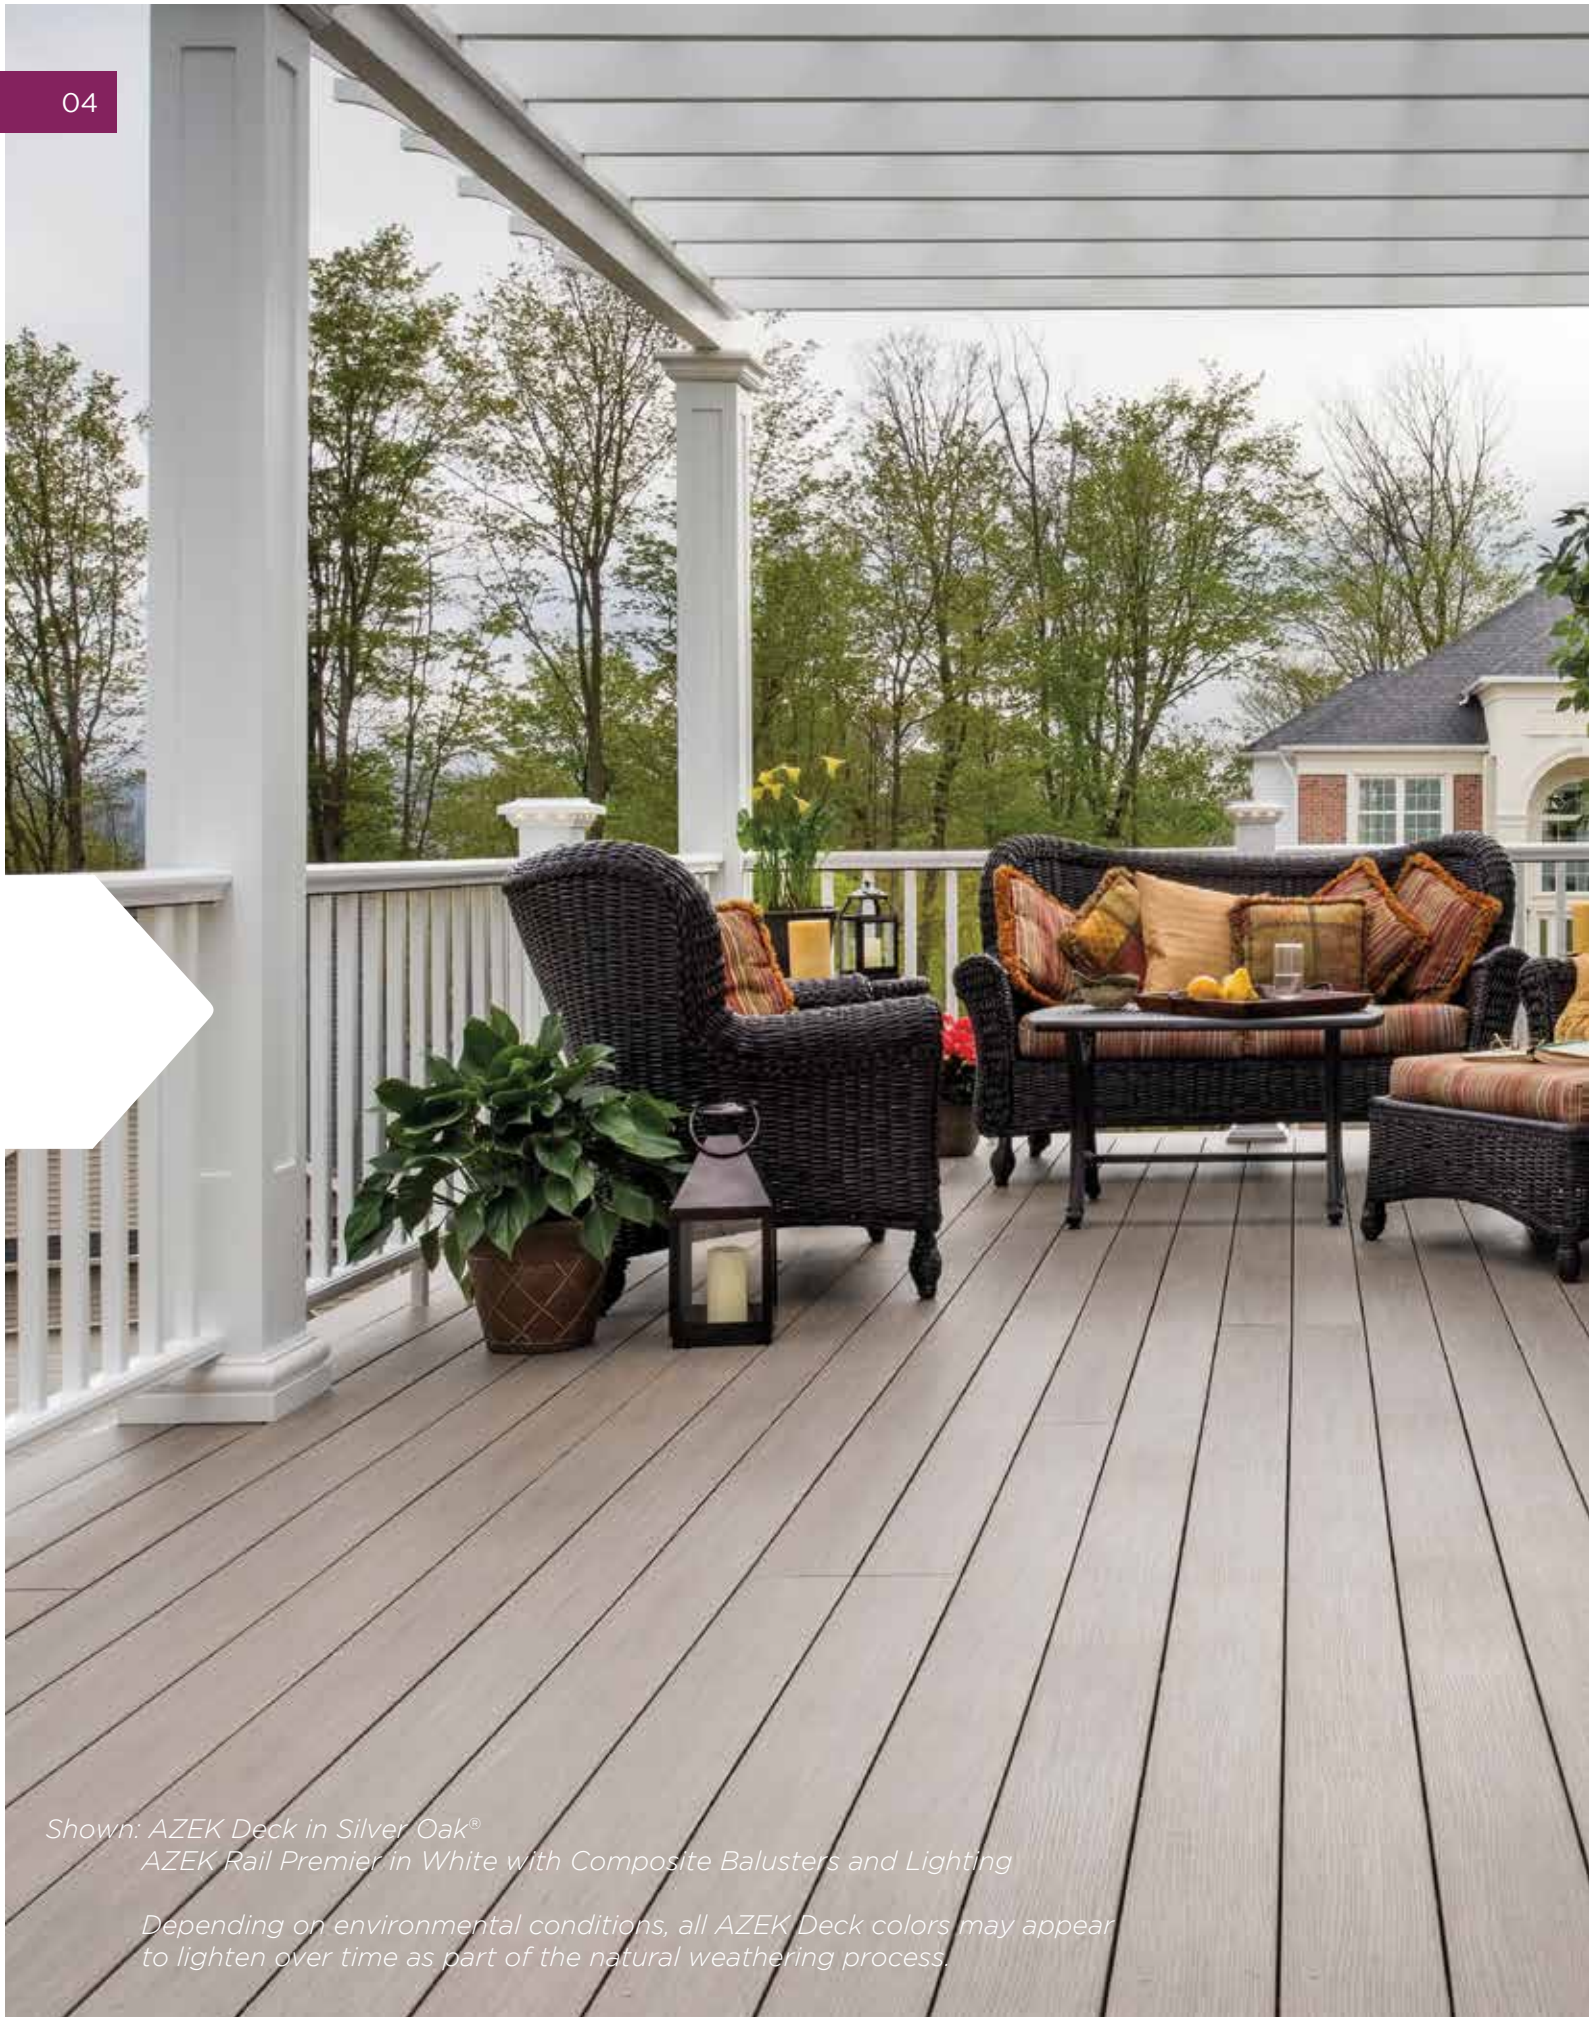

DECK

PORCH

RAIL

PAVERS

*Shown: AZEK Deck in Silver Oak®
AZEK Rail Premier in White with Composite Balusters and Lighting*

Depending on environmental conditions, all AZEK Deck colors may appear to lighten over time as part of the natural weathering process.

DECK

Enhance your personal backyard experience with a low maintenance AZEK Deck. With a full palette of 17 luxurious colors and a variety of grain patterns, you are sure to find the perfect complement to your home and style. Having superior stain, scratch, and split resistance compared to wood, makes enjoying your AZEK Deck much easier and more relaxing.