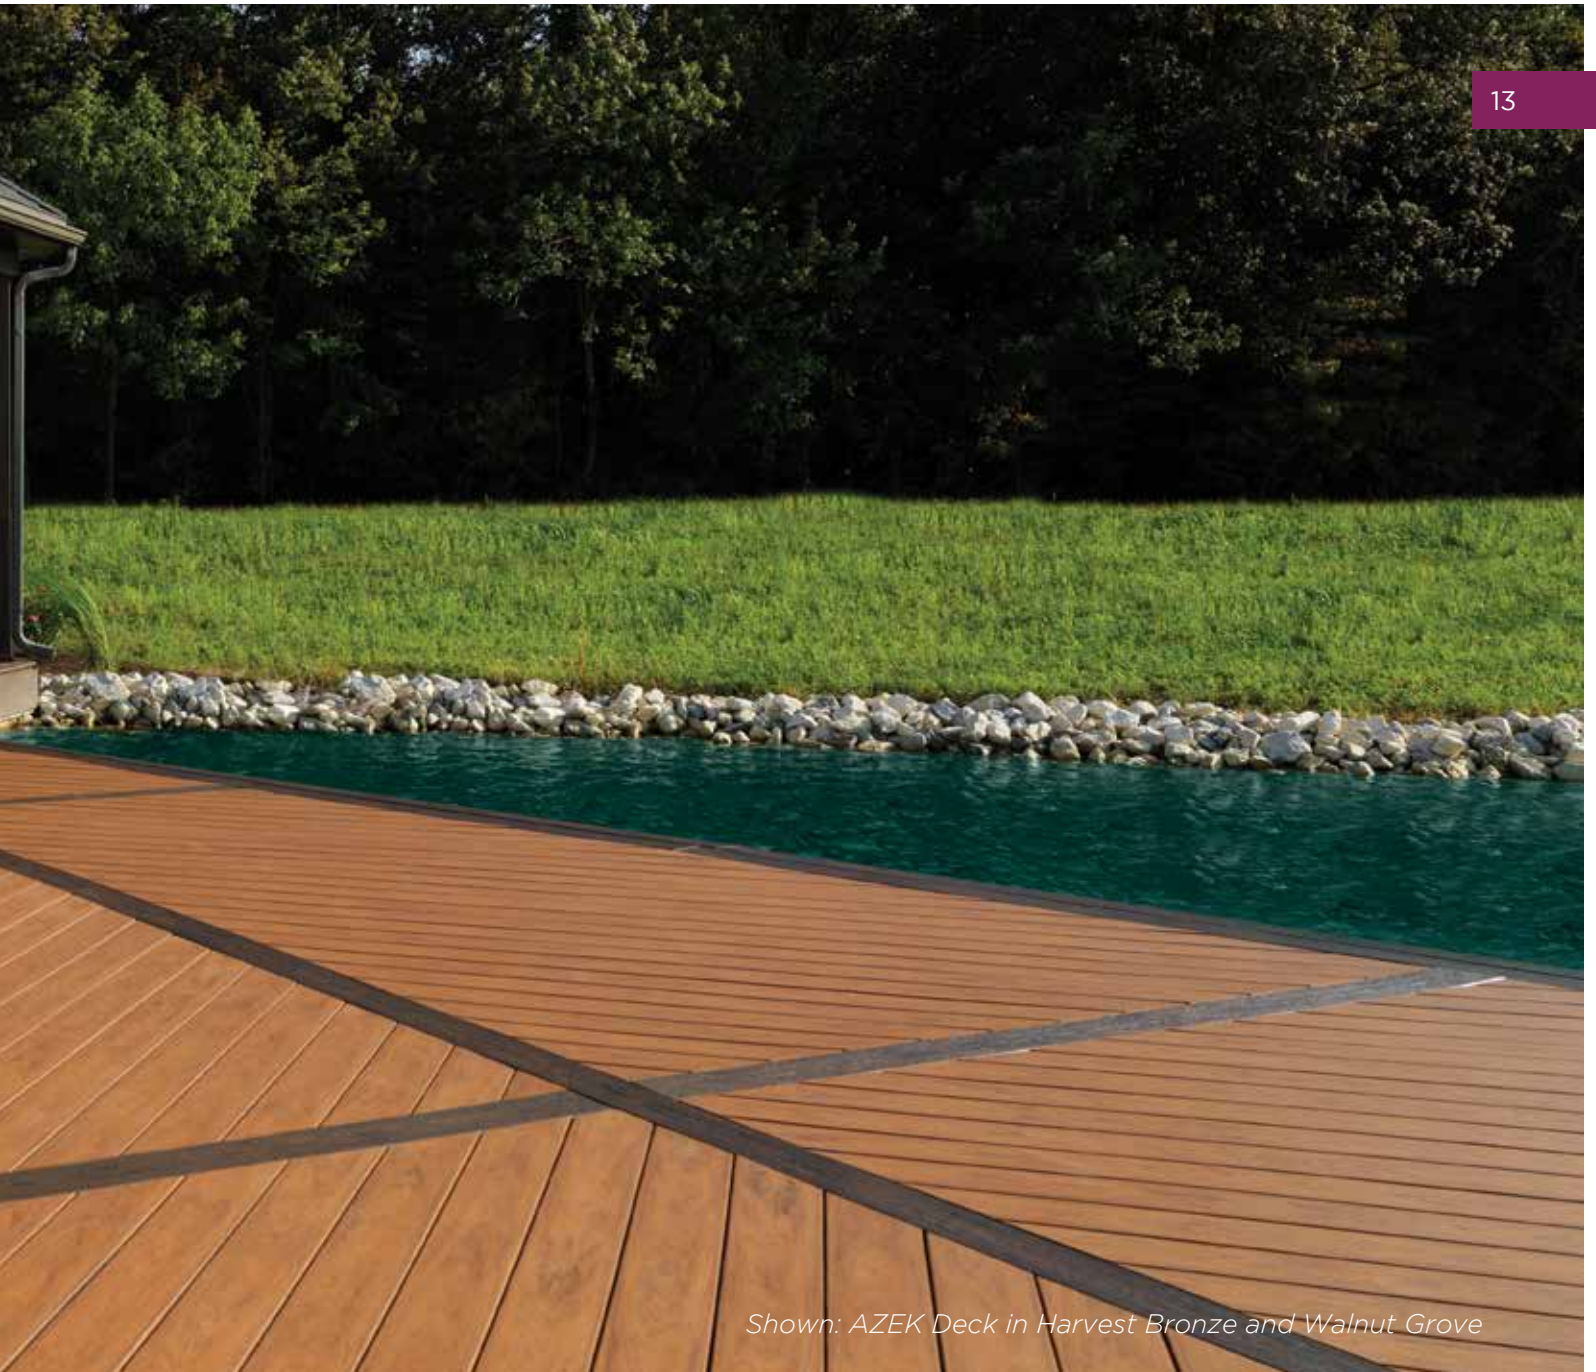

Shown: AZEK Deck in Harvest Bronze and Walnut Grove