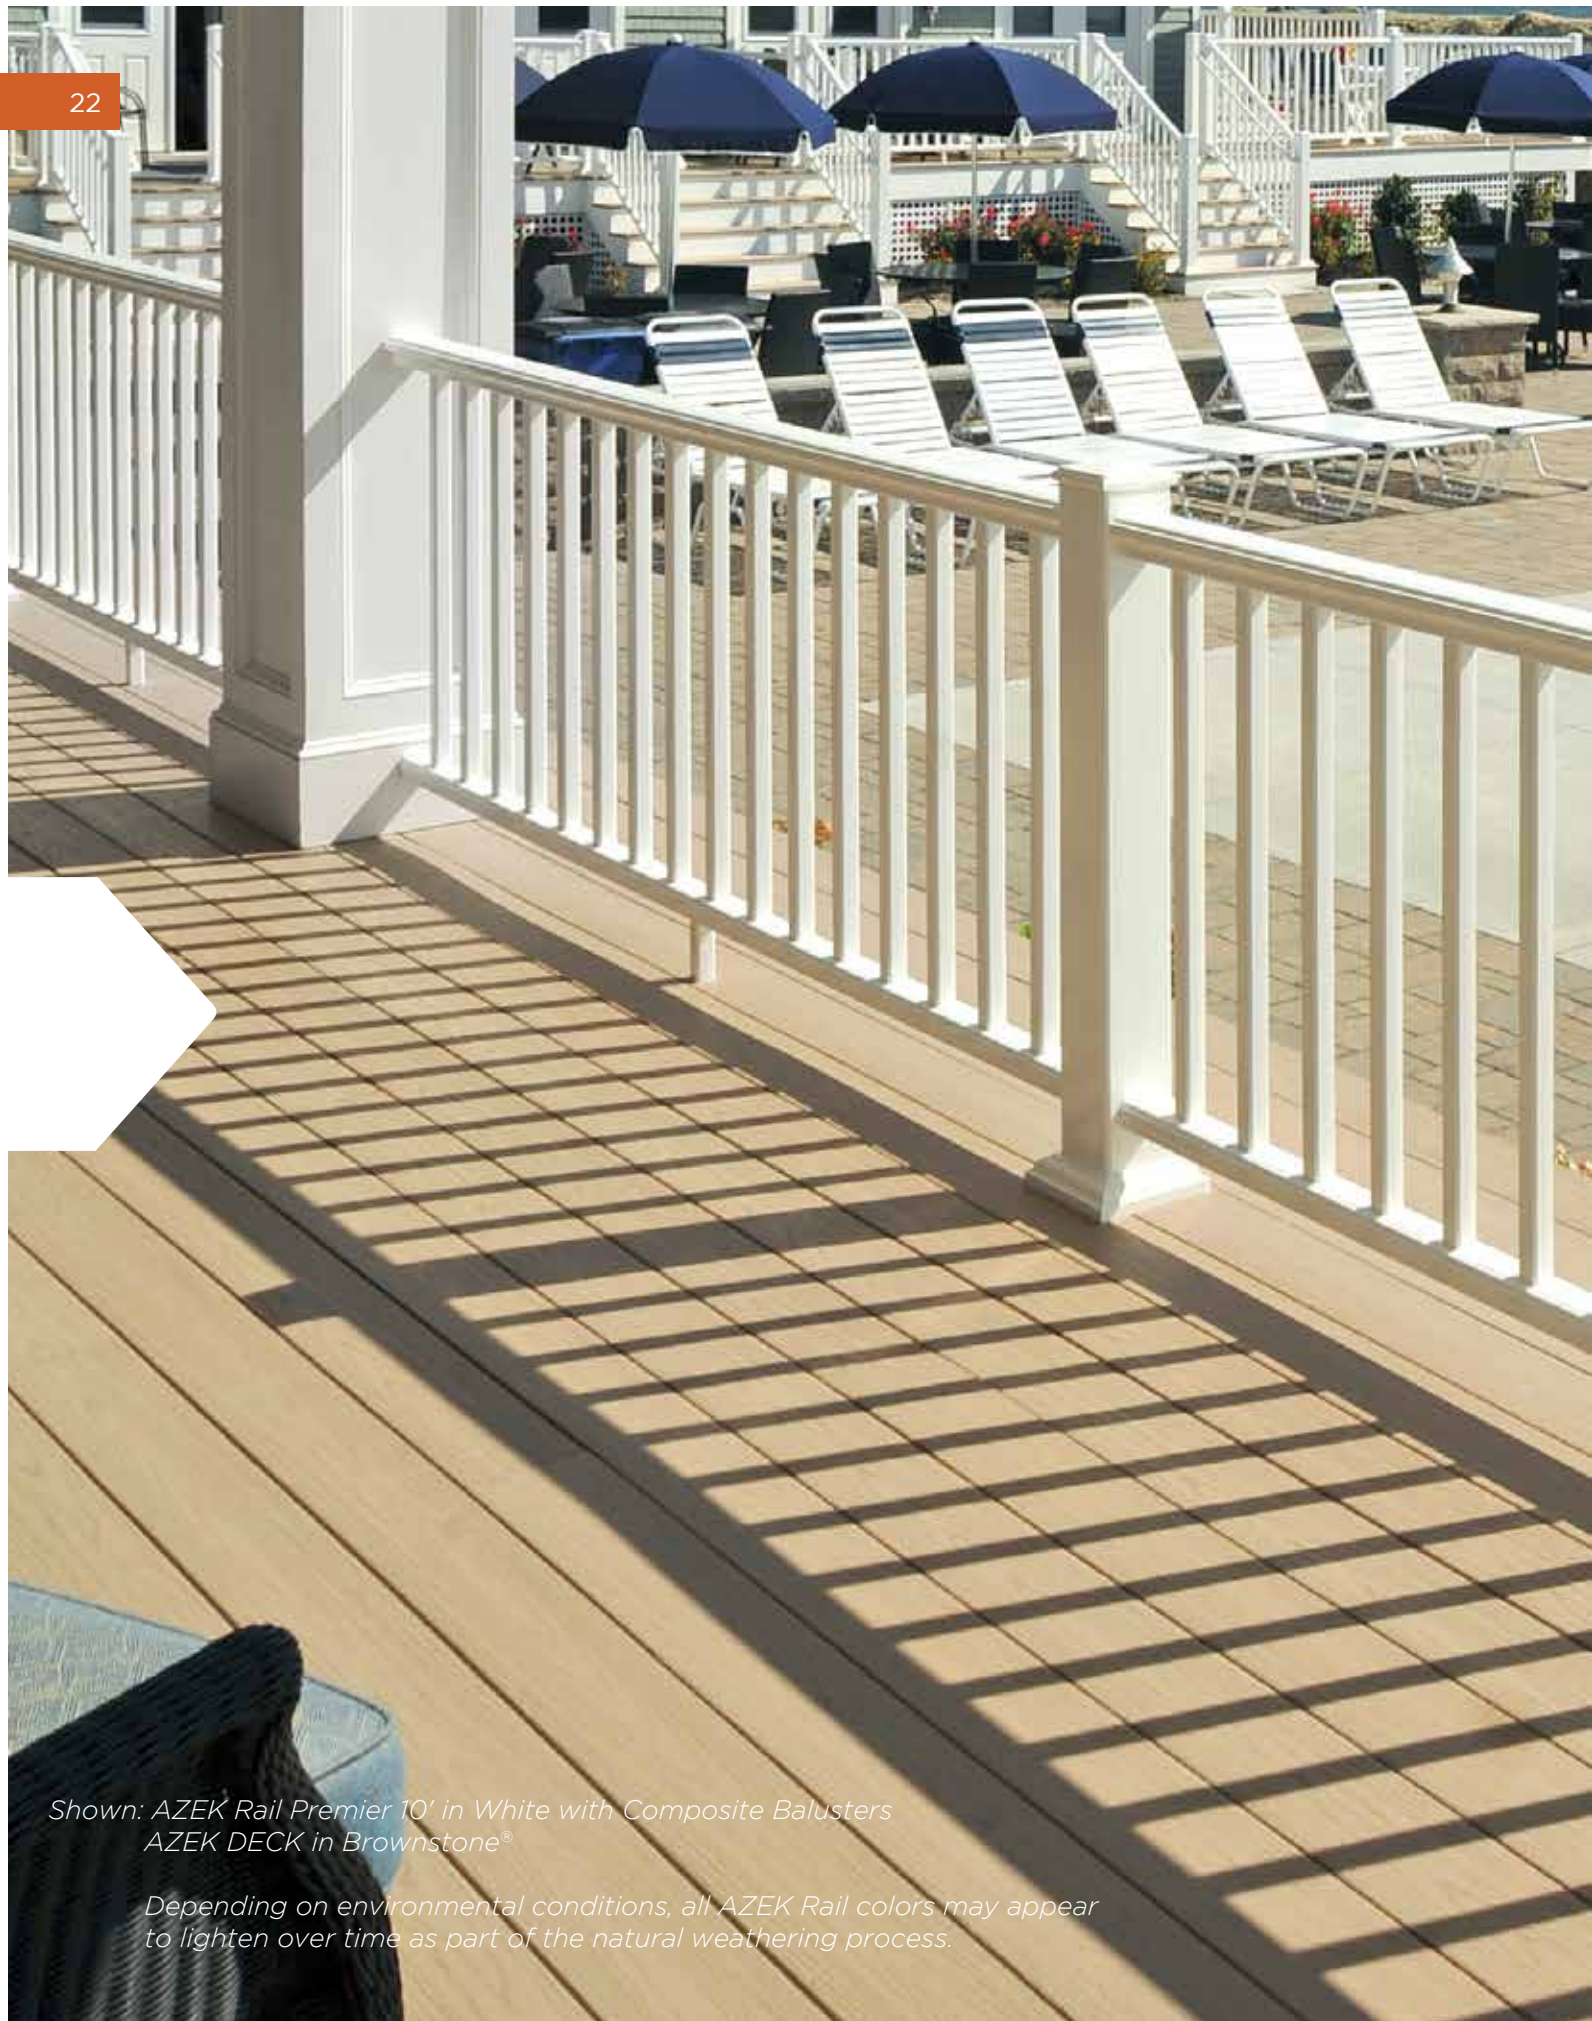

*Shown: AZEK Rail Premier 10' in White with Composite Balusters
AZEK DECK in Brownstone®*

Depending on environmental conditions, all AZEK Rail colors may appear to lighten over time as part of the natural weathering process.