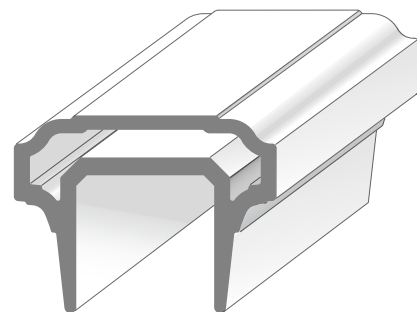

Hidden Fastening

20-Year Limited Warranty

Code Compliant
(*ESR-1481 and CCRR-0165*)

AZEK Rail Premier

AZEK Rail combines the solid feel of wood with classically beautiful lines and lasting good looks. AZEK Rail Premier, a classic Victorian profile, is available in five colors and offers you the ability to customize with five unique infill options: composite balusters, round aluminum balusters, square aluminum balusters, cable and our new glass hardware kit. AZEK Premier Rail is also available in 10' sections in white and black.