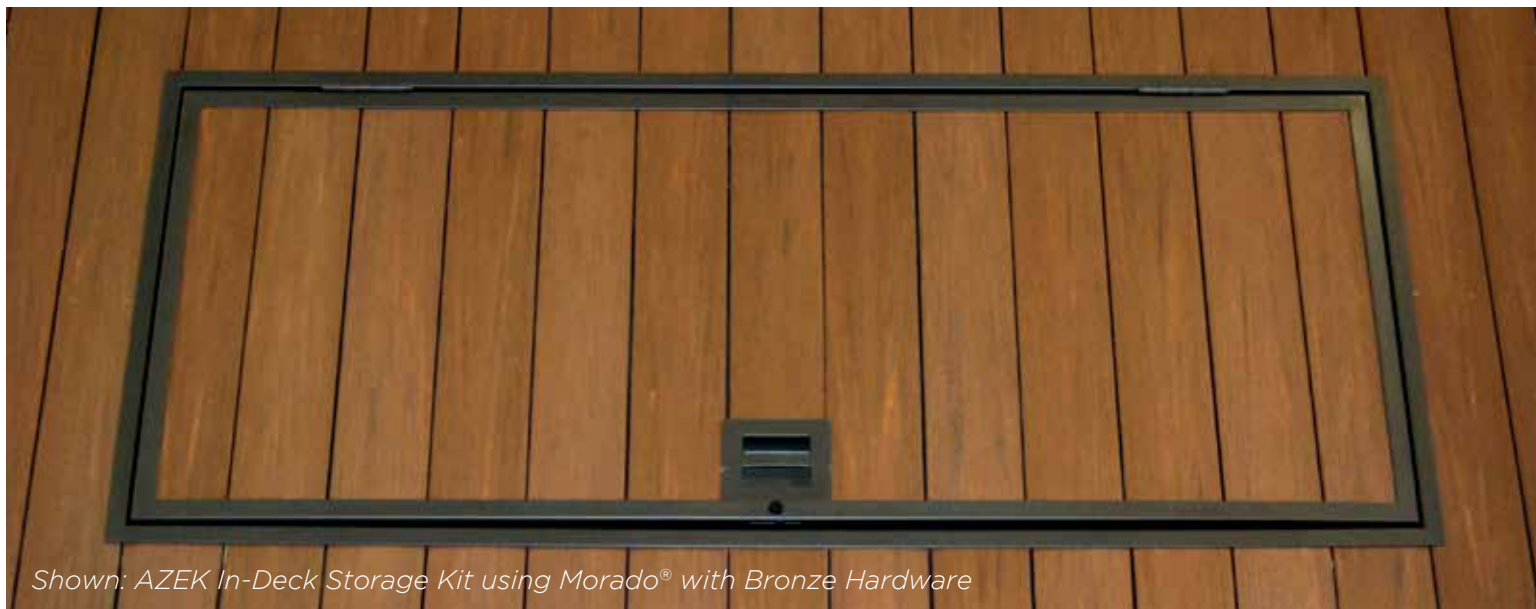

Shown: AZEK In-Deck Storage Kit using Morado® with Bronze Hardware