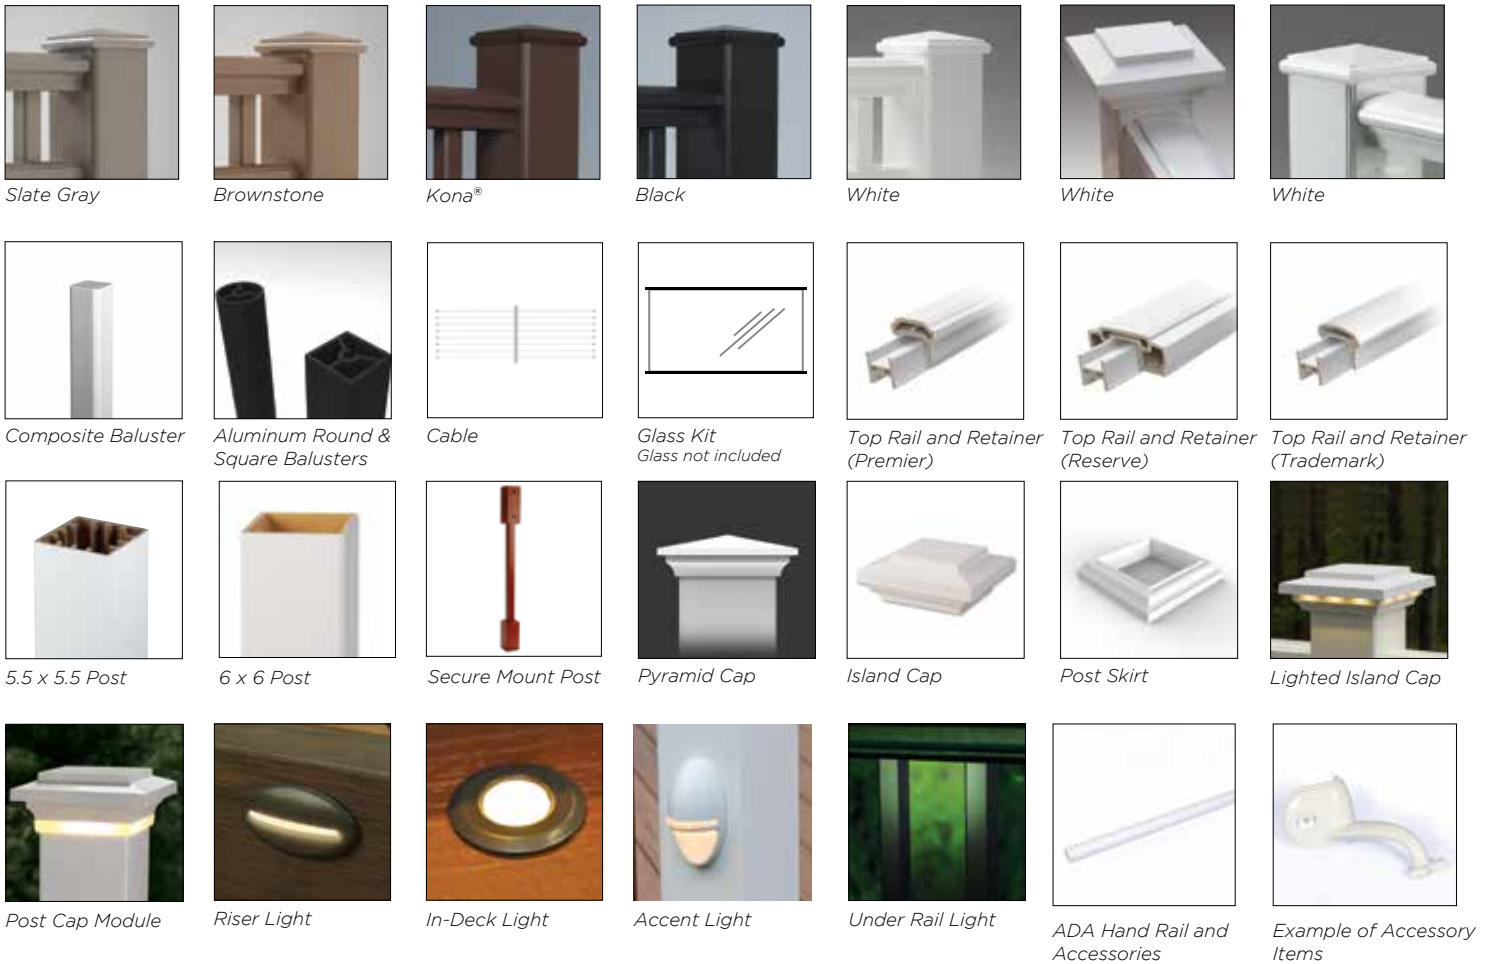

Premier Rail

Reserve Rail

Trademark Rail

PREMIER RAIL Available in White, Black, Brownstone, Slate Gray, Kona®	LENGTHS		
	6'	8'	10'*
Rail Pack	•	•	•
Custom Rail Pack	•	•	•
36" and 42" Straight Rail Kits (White Only)	•	•	•

* Only available in white and black

TRADEMARK RAIL Available in White	LENGTH		
	6'	8'	10'
Rail Pack	•	•	•
Custom Rail Pack	•	•	•
36" and 42" Straight Rail Kits	•	•	•

RESERVE RAIL KITS Available in White	LENGTHS				
	6'	8'	10'	12'	16'
Sub-Rail Pack	•	•	•		
5 1/2" Top Rail	•	•	•	•	•